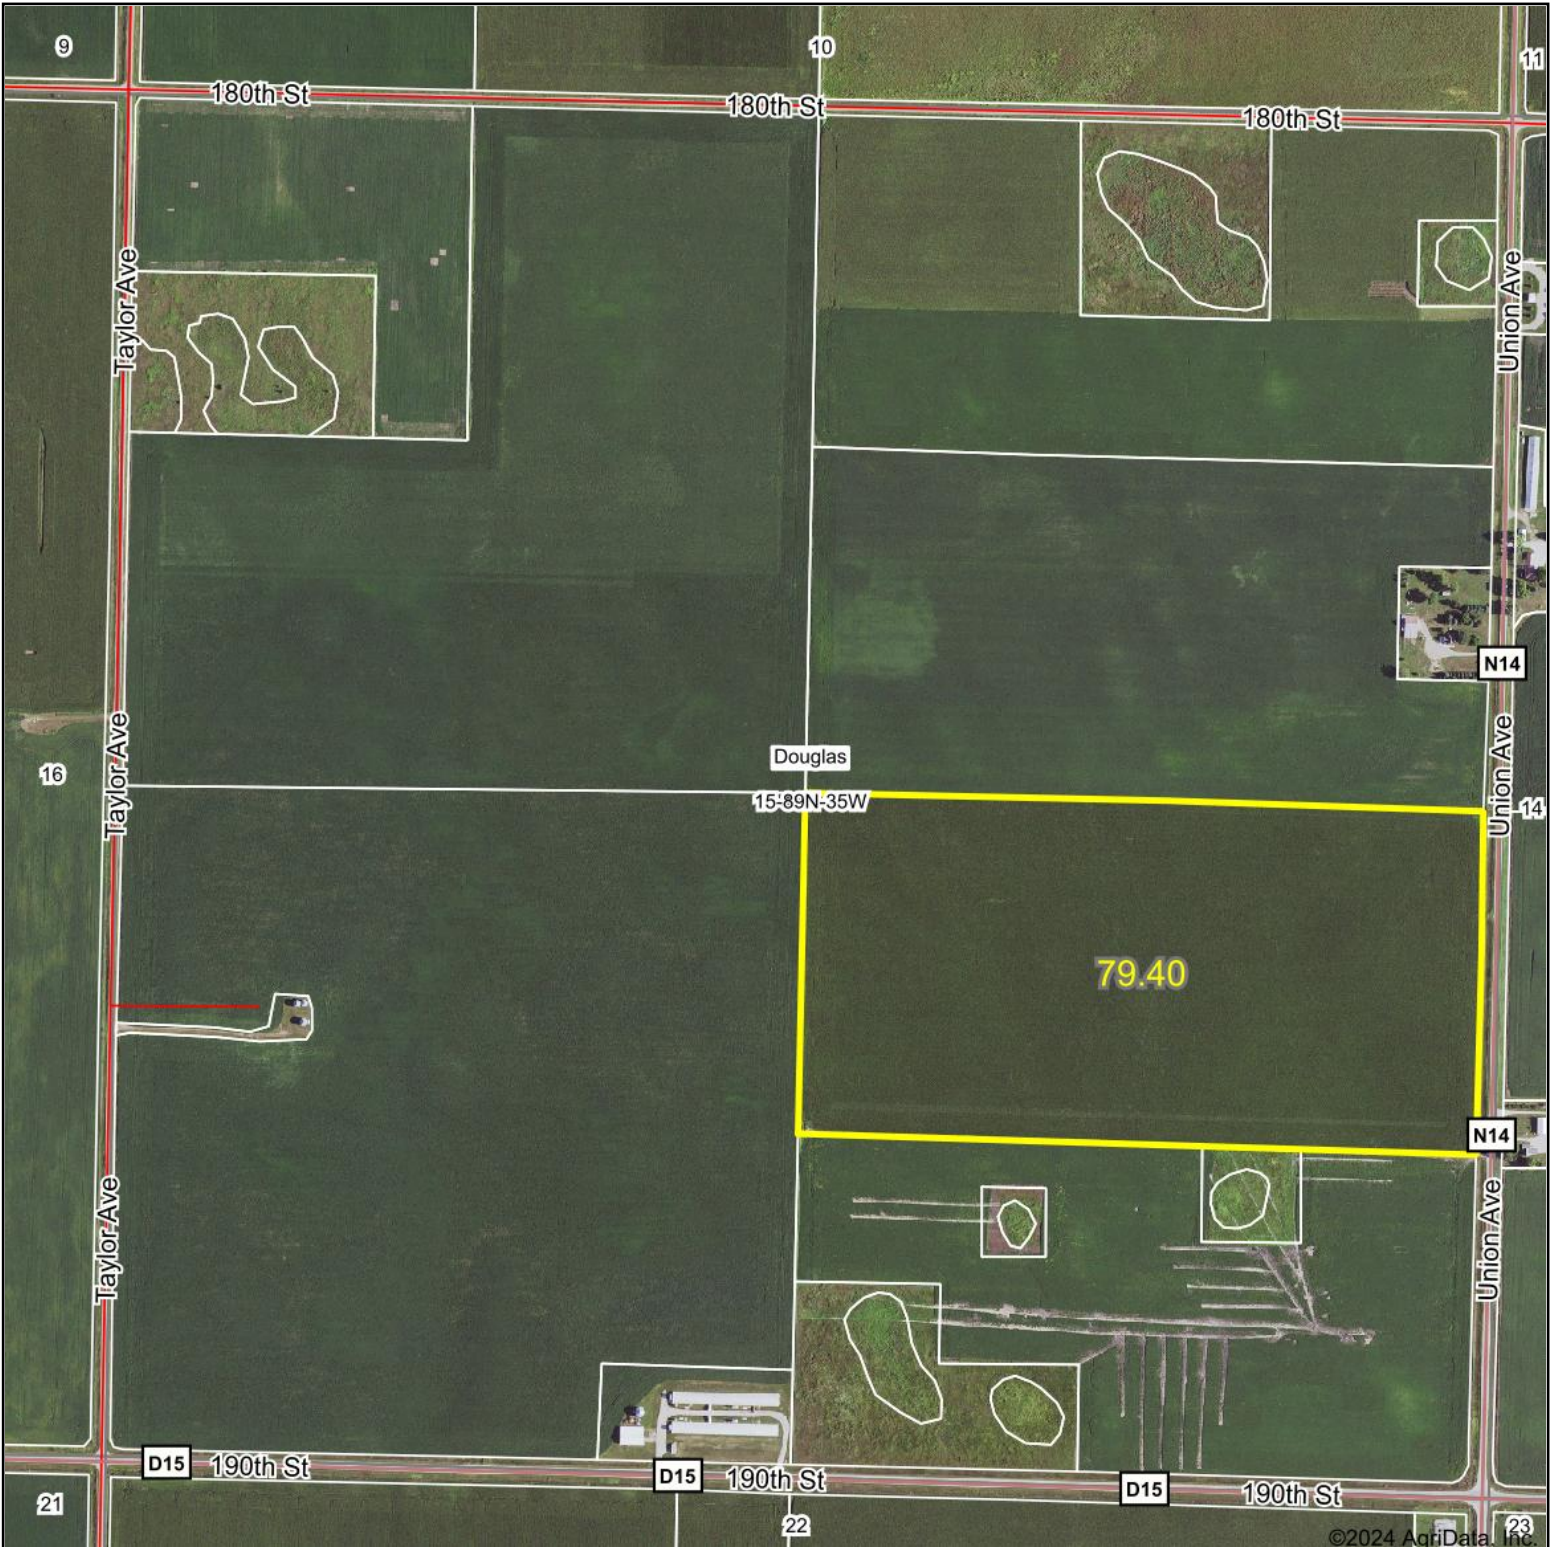

# Aerial Map

©2024 AgriData, Inc.

Boundary Center: 42.523363, -94.958821

**15-89N-35W**  
**Sac County**  
**Iowa**

Maps Provided By:

© AgriData, Inc. 2023 www.AgriDataInc.com

3/13/2024

Field borders provided by Farm Service Agency as of 5/21/2008.