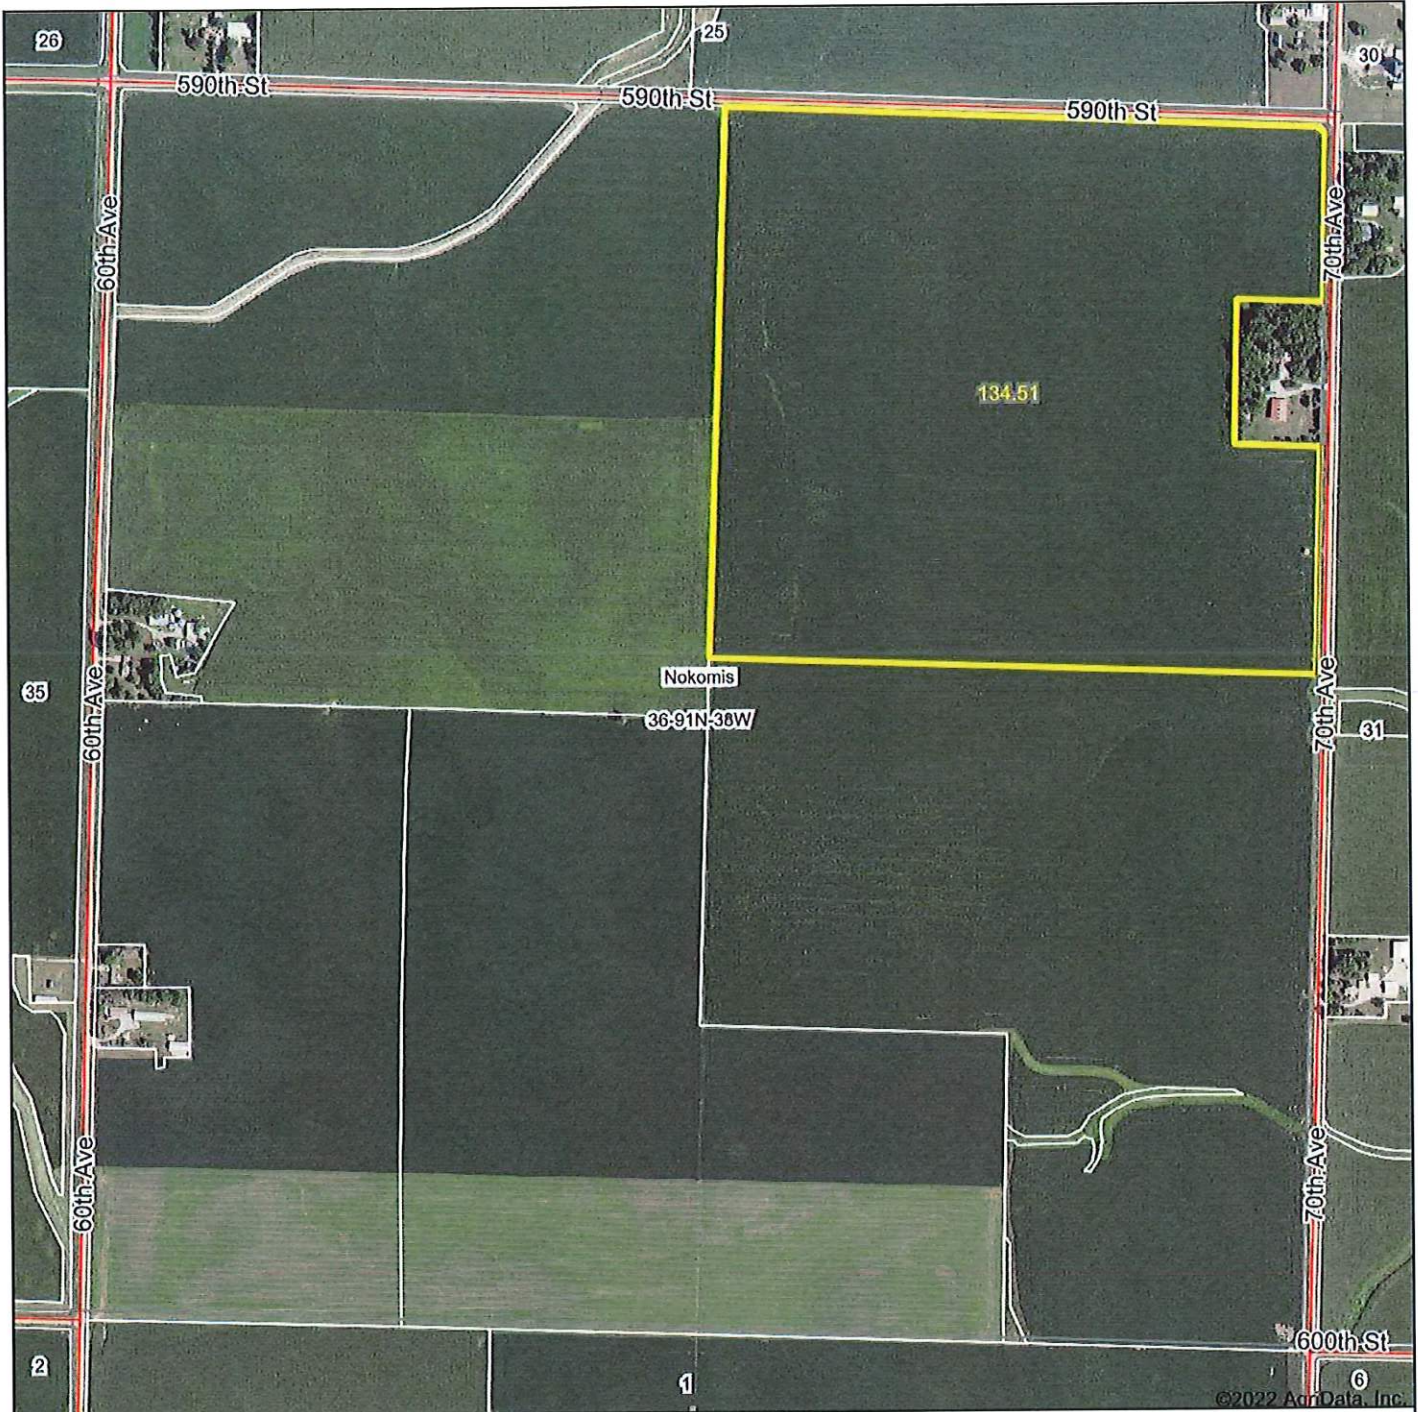

2021 Aerial Map

©2022 AgriData, Inc.

Map Center: 42.654946, -95.279755

36-91N-38W
Buena Vista County
Iowa

8/18/2022

Field borders provided by Farm Service Agency as of 5/21/2008.