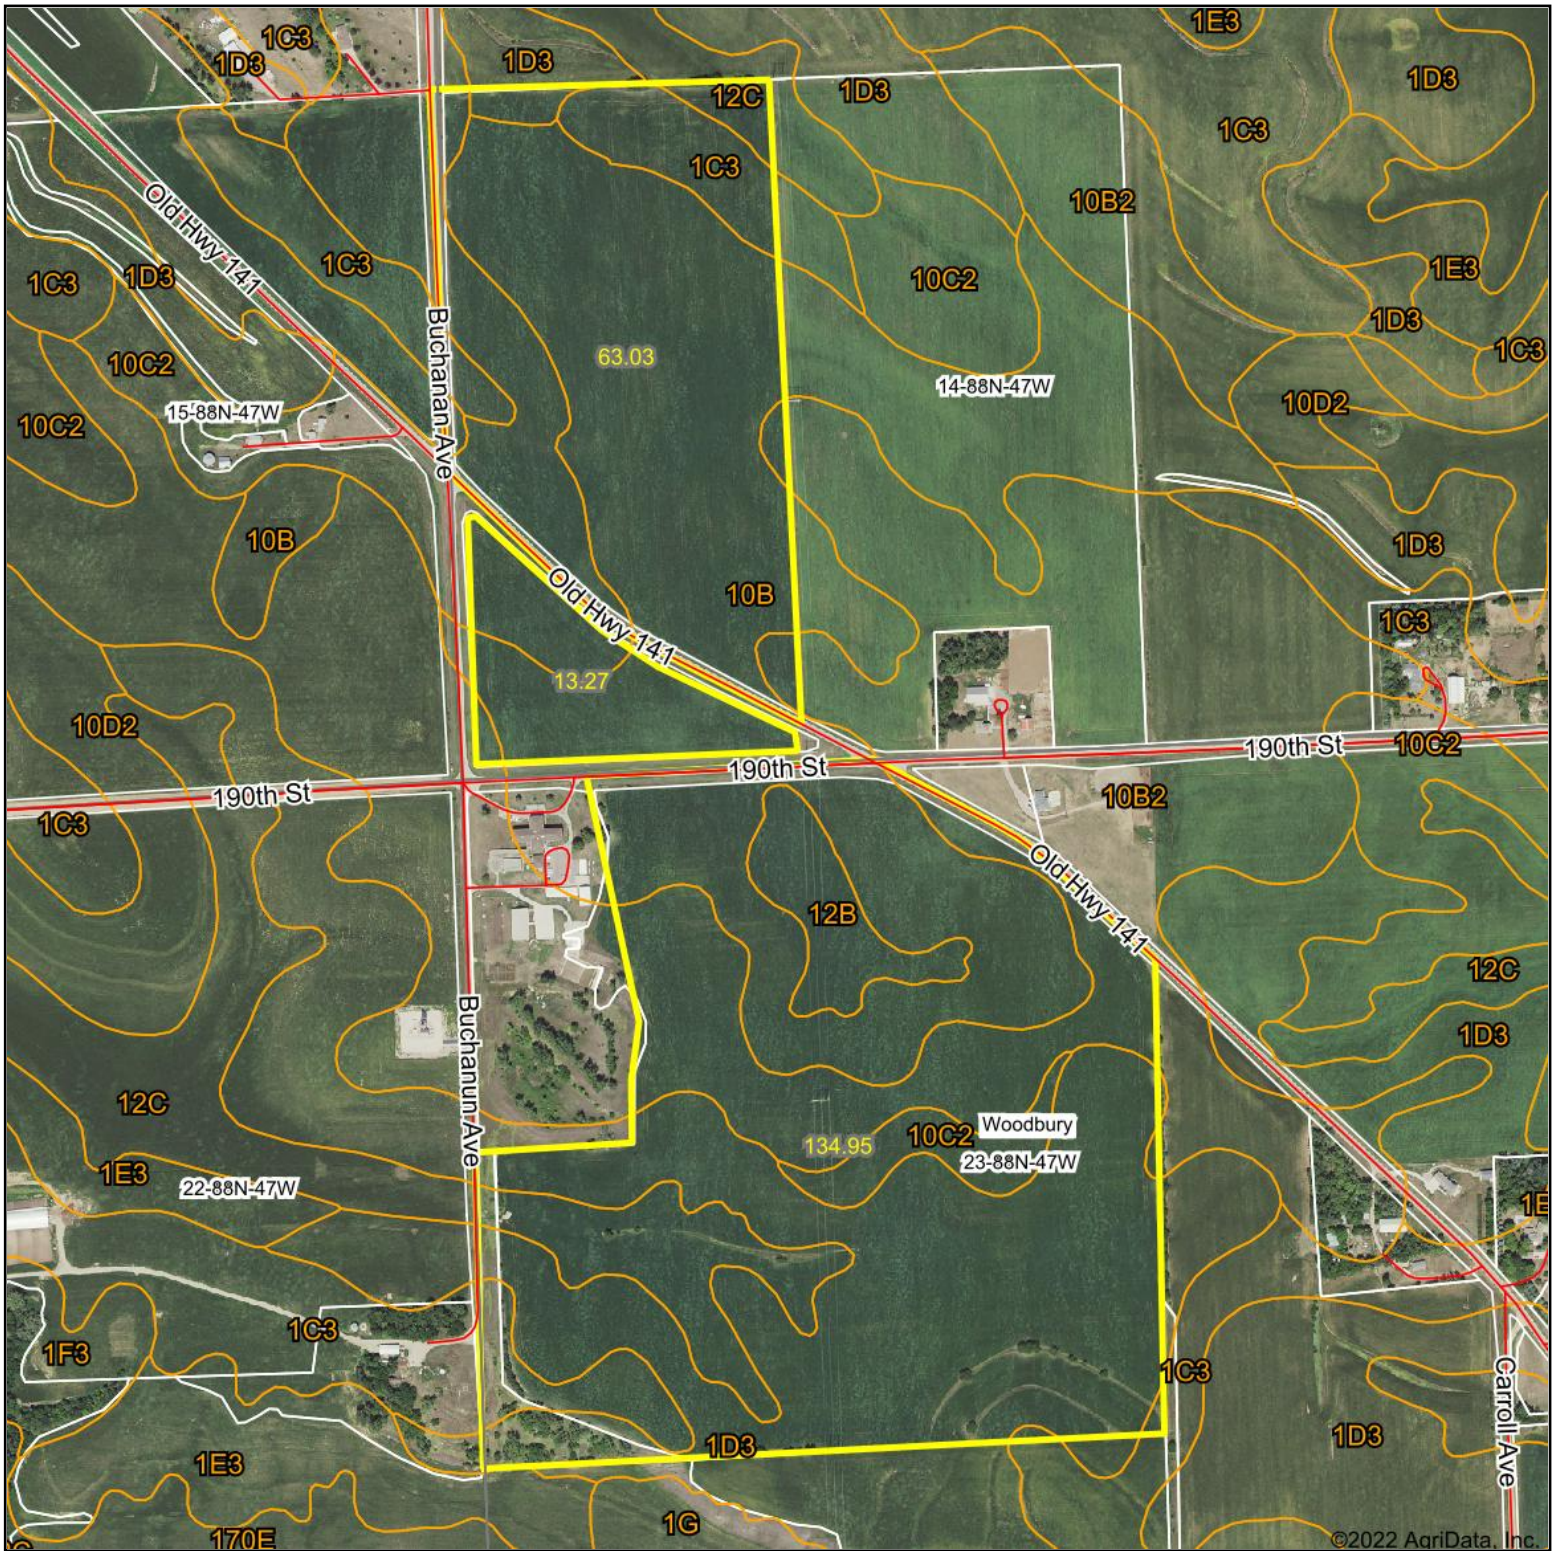

2021 Aerial Map with Soils

©2022 AgriData, Inc.

Map Center: 42.430890, -96.287683

23-88N-47W
Woodbury County
Iowa

2/17/2022

Maps Provided By:
surety
 CUSTOMIZED ONLINE MAPPING
 © AgriData, Inc. 2021 www.AgriDataInc.com

Field borders provided by Farm Service Agency as of 5/21/2008.