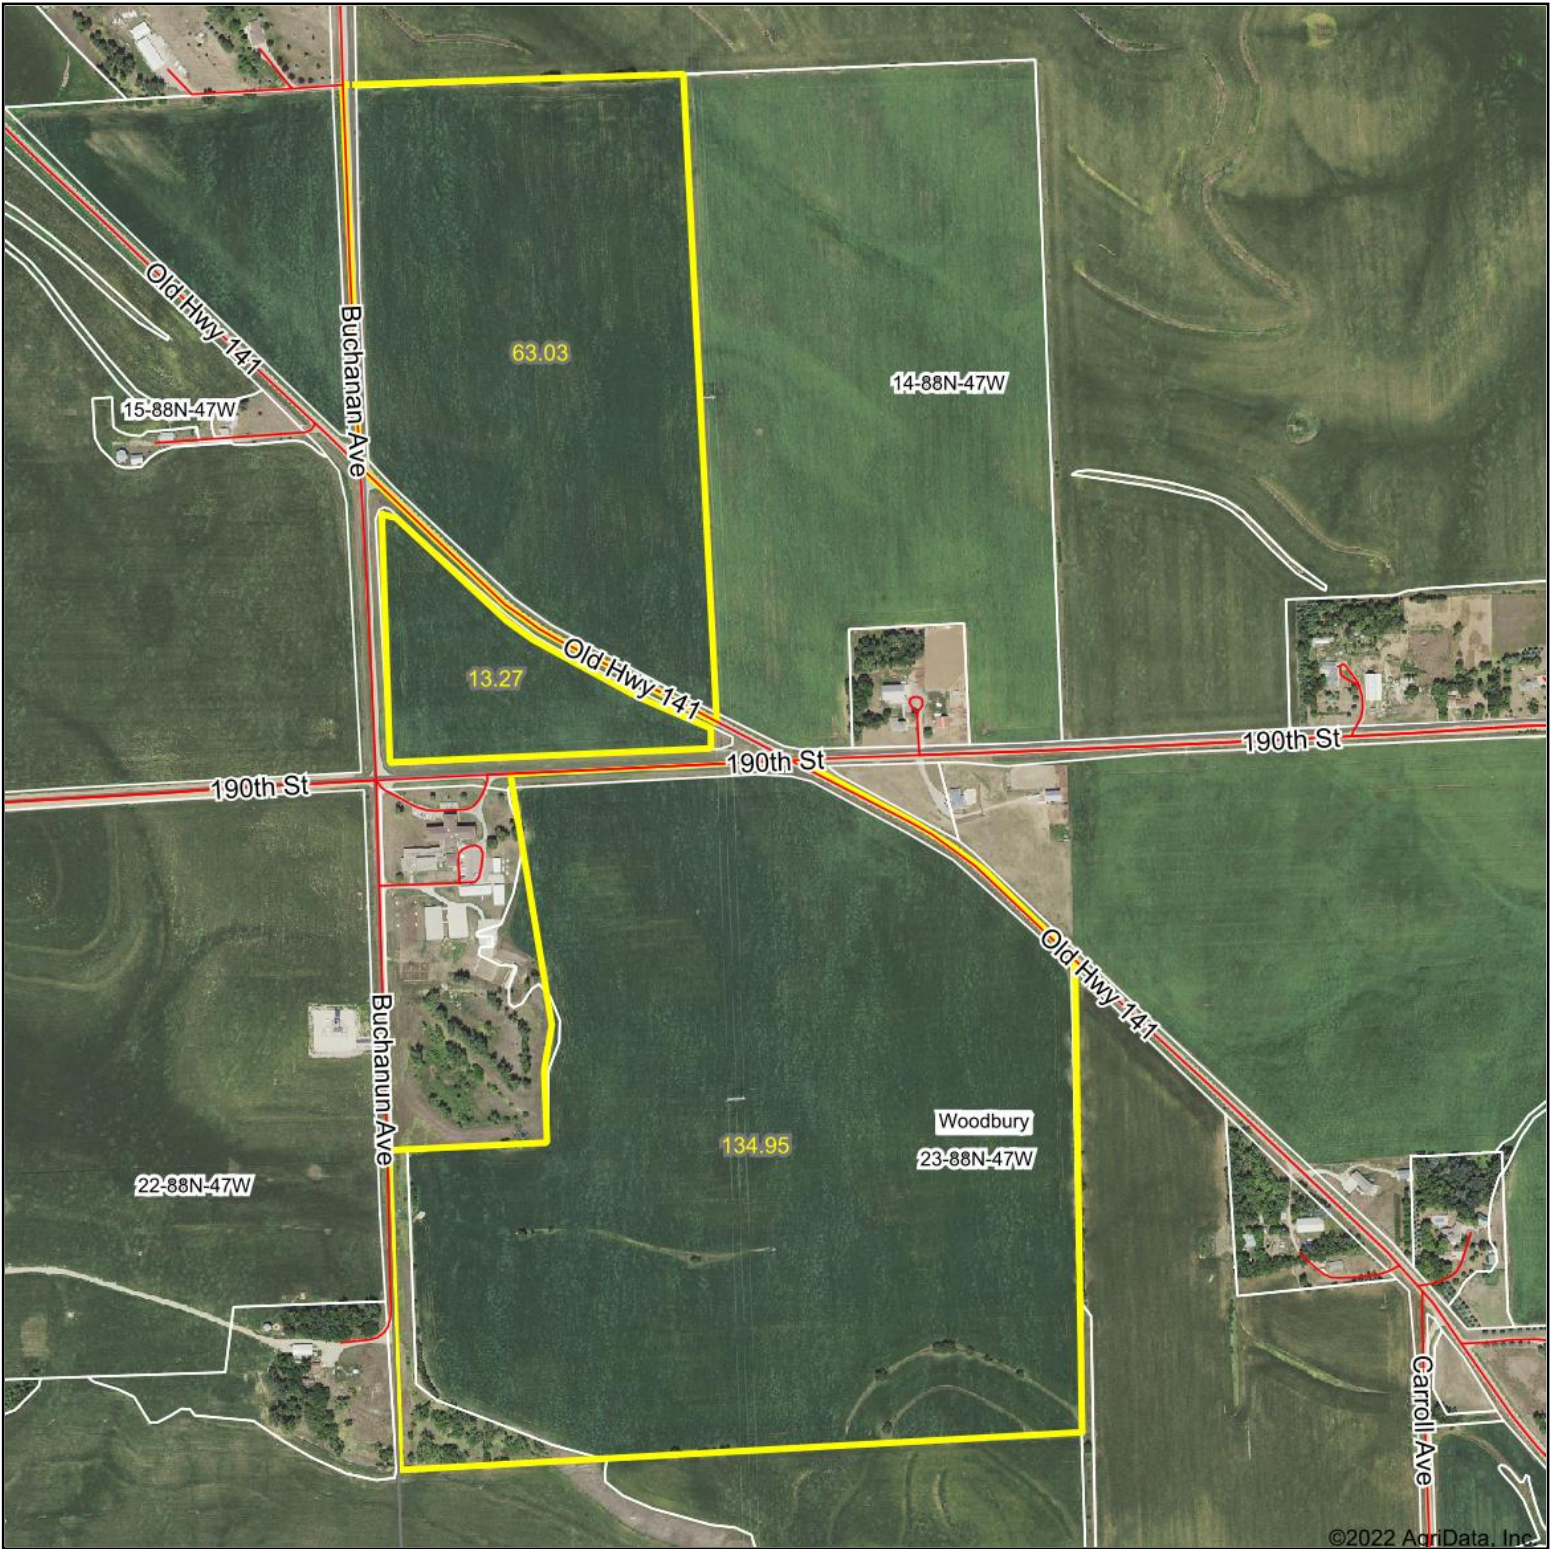

2021 Aerial Map

©2022 AgriData, Inc.

Map Center: 42.430855, -96.286484

23-88N-47W
Woodbury County
Iowa

2/17/2022

© AgriData, Inc. 2021 www.AgriDataInc.com

Field borders provided by Farm Service Agency as of 5/21/2008.